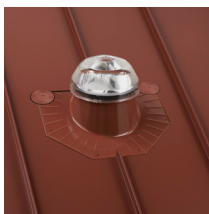

Multiple Fixture Options

Function and Beauty Come Standard

Completely customize your daylighting with our Architect Series. Multiple shapes, diffuser types and frames mean your fixtures fit both your lighting needs and design sensibilities.

JustFrost

Available in square or round. 160 & 290 Models

AuroraGlo

Available in bronze or white. 290 Model

TierDrop

160 & 290 Models

Engineered for All Roof Solutions

Seamless flashing for leak-proof performance. Advanced sunlight-capturing technologies. Optional sleek low profile design. Available for all roof types and pitches.

Metal