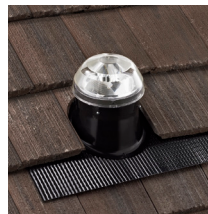

Multiple Fixture Options

Function and Beauty Come Standard

Completely customize your daylighting with our Architect Series. Multiple shapes, diffuser types and frames mean your fixtures fit both your lighting needs and design sensibilities.

JustFrost

Available in square or round. 160 & 290 Models

AuroraGlo

Available in bronze or white. 290 Model

TierDrop

160 & 290 Models

Engineered for All Roof Solutions

Seamless flashing for leak-proof performance. Advanced sunlight-capturing technologies. Optional sleek low profile design. Available for all roof types and pitches.

Flat Tile